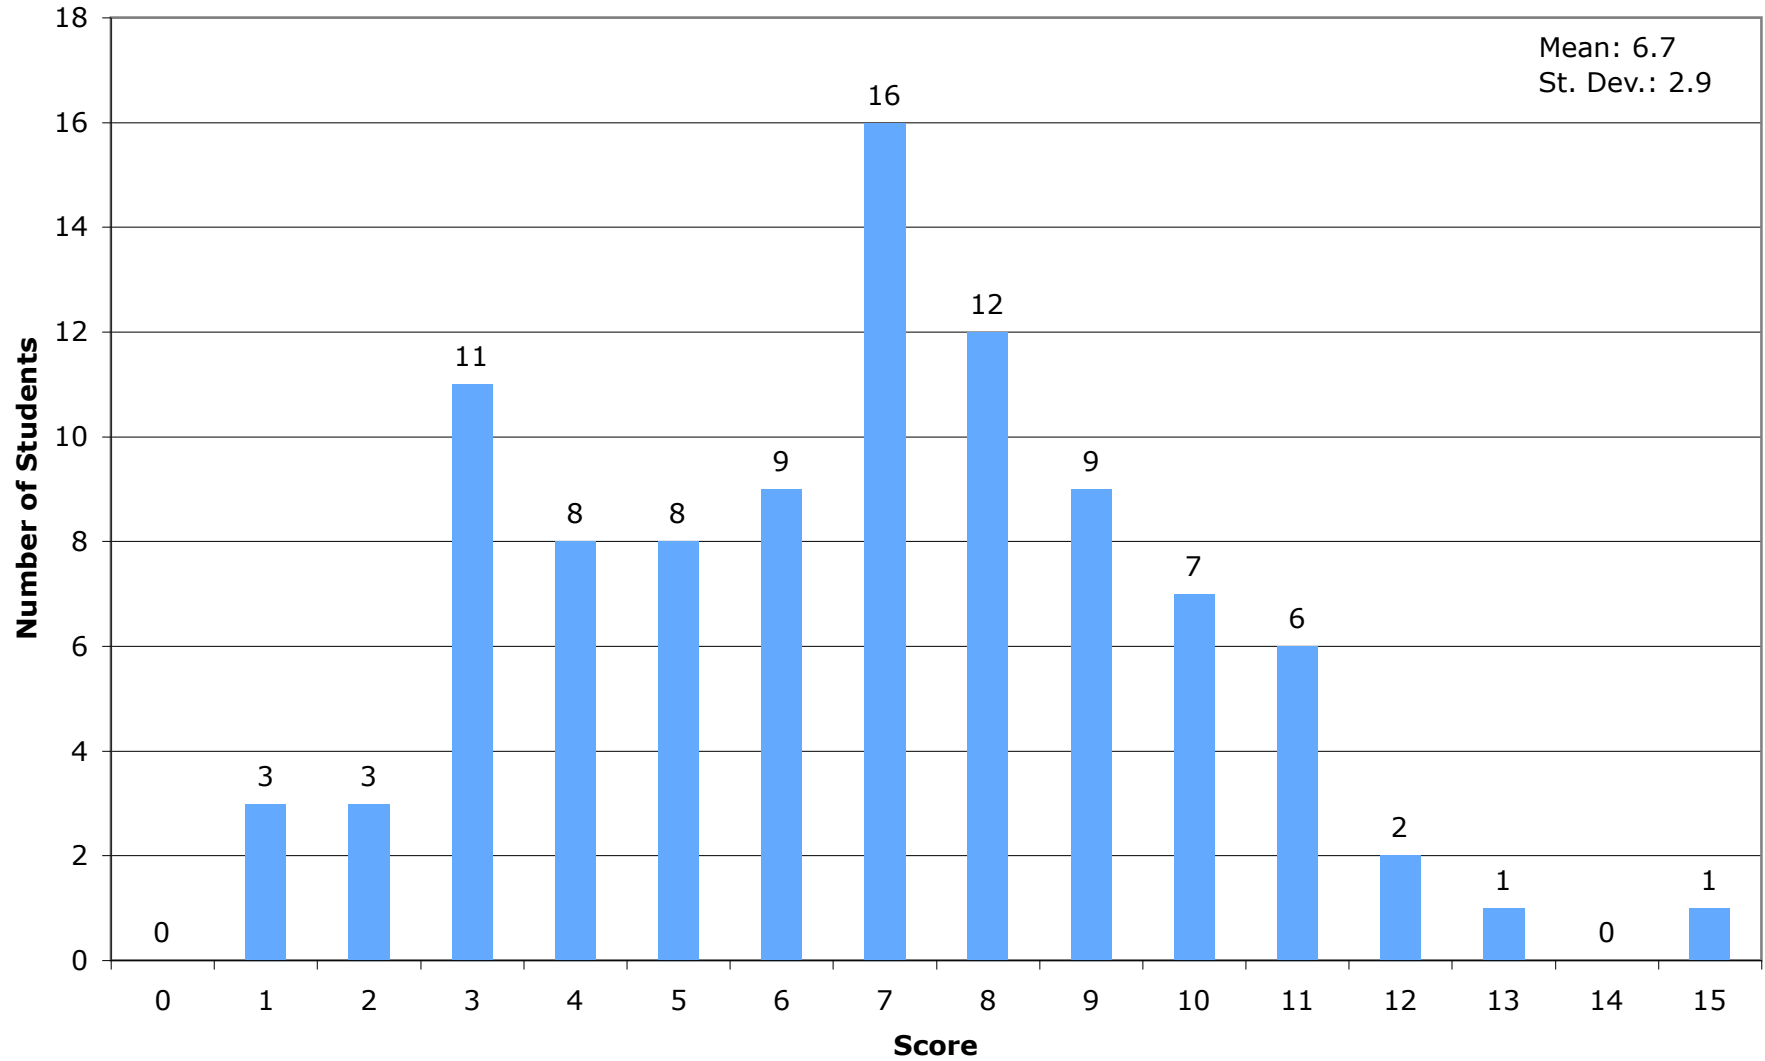

Phys1A - Quiz 2 Results

Quiz 2

There are discrepancies with the below grades. If your code number is missing, email the TA directly.

Direct all questions to Evan Grohs:

egrohs@physics.ucsd.edu

Include name, exam number, and test version

Statistics

Mean: 6.72

Standard Deviation: 2.94

Keys

Prob.	Ver.	A	B	C
1		C	E	D
2		D	D	C
3		A	A	E
4		E	C	A
5		B	D	B
6		D	C	D
7		C	A	D
8		D	D	D
9		D	B	A
10		A	D	C
11		A	A	A
12		A	E	A
13		E	A	E
14		A	D	A
15		D	A	D

Results

Exam#	Tform	Responses	Score
102	A	BBAAC ECAAB AEBBC	3
102	C	ADDCB ABBDB BAEDE	3
103	B	AAACD BDBBC DBCDA	6
105	A	CBCAB CBDDB DECCB	3
113	B	EBAAD CCCBD BEACA	9
114	B	AAACD CDDDB BEADA	11
115	C	DCECB DBAAB ABEAD	10
116	A	CDAAB DCBDB DAEAD	11
118	B	AAACD BADBD BEEBE	8
119	A	CDDEC ACCBB AEEAB	7
120	A	EBDAB CCBAD DECAB	3
125	C	ACEDC DADDB BACEA	5
126	A	CEAEE AADAB DEEAC	6
127	B	AADED BCBDC EBECB	1
128	C	DCEAB DADDC DATED	10