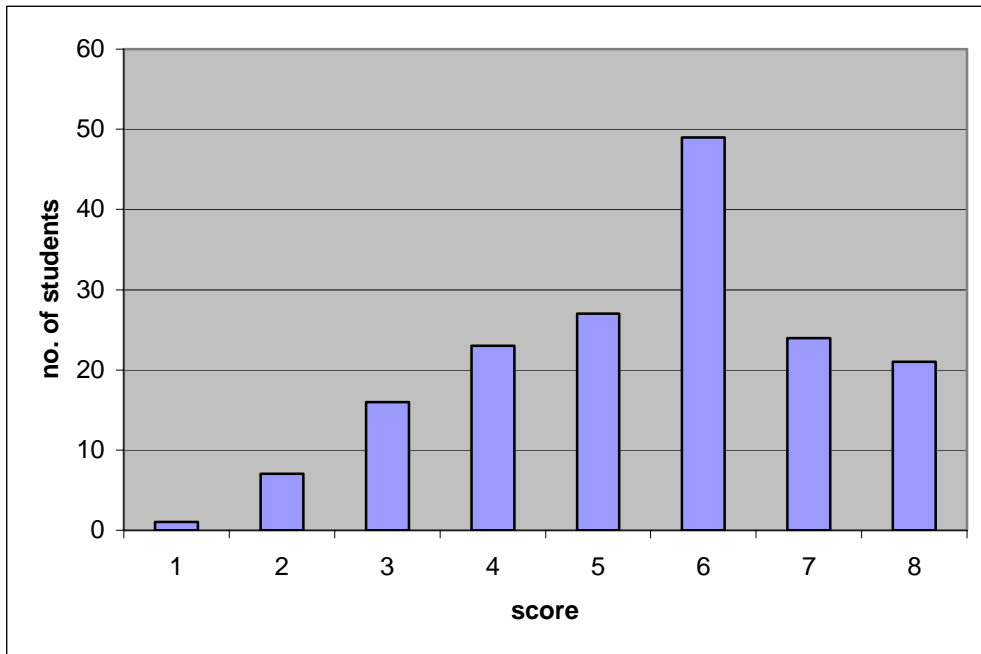

Physics 1C W 2010  
Quiz 4

Average = 68.3 %  
St. dev = 21%

code no.	score	%
#100	5	62.5
#101	8	100
#102	5	62.5
#103	5	62.5
#104	5	62.5
#105	5	62.5
#106	8	100
#107	3	37.5
#109	8	100
#110	7	87.5
#111	7	87.5
#112	6	75
#113	6	75
#114	8	100
#116	8	100
#118	8	100
#119	5	62.5
#120	0	0
#121	6	75
#122	4	50

#123	7	87.5
#124	4	50
#125	6	75
#126	6	75
#130	7	87.5
#131	6	75
#132	4	50
#133	4	50
#134	6	75
#135	7	87.5
#136	3	37.5
#140	5	62.5
#141	6	75
#142	6	75
#143	6	75
#144	5	62.5
#145	6	75
#146	8	100
#147	4	50
#148	5	62.5
#149	6	75
#150	8	100
#153	5	62.5
#158	6	75
#159	7	87.5
#162	3	37.5
#163	4	50
#163	5	62.5
#164	7	87.5
#165	8	100
#166	4	50
#170	8	100
#171	8	100
#172	6	75
#173	6	75
#174	8	100
#175	6	75
#177	7	87.5
#178	5	62.5
#179	8	100
#180	7	87.5
#181	8	100
#183	7	87.5
#184	4	50
#185	6	75
#186	5	62.5
#187	4	50
#188	5	62.5
#189	4	50
#190	4	50